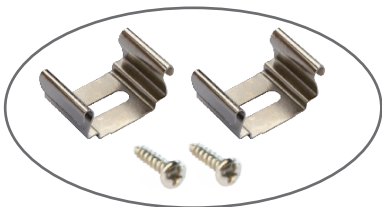

Installation

• Mounting

Clip with screws