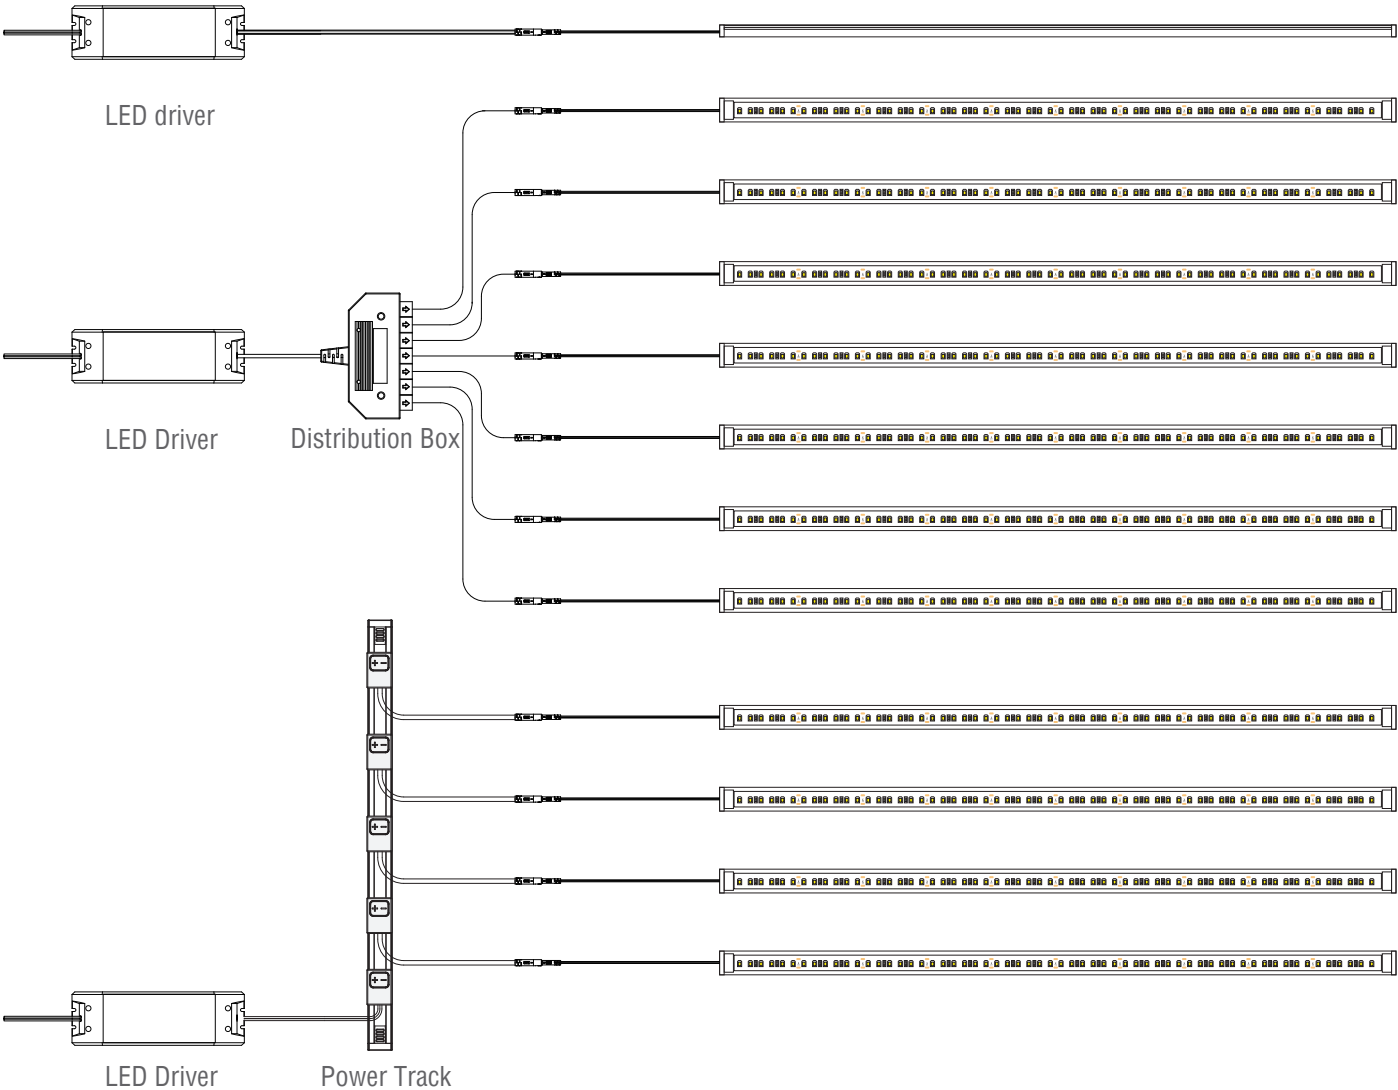

Accessories

Spring steel clips + Magnet / Magnetic tape

Wire Exit

Linear + 90°down

Mechanical Structure

• Light fixture length rules

Fixture Length (mm)	Profile Length (mm)	PCB Length (mm)
116	112	100
166	162	150
216	212	200
266	262	250
316	312	300
366	362	350
416	412	400
466	462	450
516	512	500
566	562	550
616	612	600
666	662	650
716	712	700

Fixture Length (mm)	Profile Length (mm)	PCB Length (mm)
766	762	750
816	812	800
866	862	850
916	912	900
966	962	950
1016	1012	1000
1016	1012	1050
...		
1516	1512	1500
...		
2016	2012	2000
...		
2516	2512	2500

Installation

• Mounting

Clip with screws

Clip with magnet

Magnetic strip

Connection Diagram

IP54 Connector

7-way Distribution Box

Mini plug Connector

10-way Distribution Box

DC jack 5521 Connector

Applications