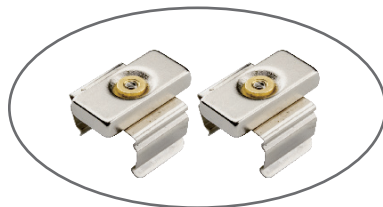

SLIMLINE SM

PMMA LED Flexible Shelf Light

Features

Fully flexible lighting fixture, designed for shaped displays, cabinet and undercabinet applications.
Different color options (black, white, custom colors with MOQ).
Different configurations available upon request.

Accessories

Spring steel clips + Magnet / Magnetic tape

Wire Exit

Linear + 90°down

Mechanical Structure

• Light fixture length rules

Fixture Length (mm)	Profile Length (mm)	PCB Length (mm)
116	112	100
166	162	150
216	212	200
266	262	250
316	312	300
366	362	350
416	412	400
466	462	450
516	512	500
566	562	550
616	612	600
666	662	650
716	712	700

Fixture Length (mm)	Profile Length (mm)	PCB Length (mm)
766	762	750
816	812	800
866	862	850
916	912	900
966	962	950
1016	1012	1000
1016	1012	1050
...		
1516	1512	1500
...		
2016	2012	2000
...		
2516	2512	2500

Installation

• Mounting

Clip with screws

Clip with magnet

Magnetic strip

Connection Diagram

IP54 Connector

7-way Distribution Box