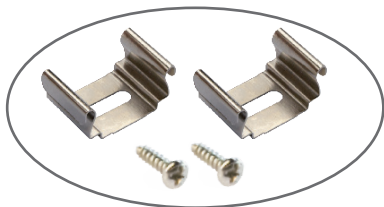

SLIMLINE SM

PMMA LED Flexible Shelf Light

Features

Fully flexible lighting fixture, designed for shaped displays, cabinet and undercabinet applications.
Different color options (black, white, custom colors with MOQ).
Different configurations available upon request.

Accessories

Spring steel clips + Magnet / Magnetic tape

Wire Exit

Linear + 90°down

Mechanical Structure

• Light fixture length rules

Fixture Length (mm)	Profile Length (mm)	PCB Length (mm)
116	112	100
166	162	150
216	212	200
266	262	250
316	312	300
366	362	350
416	412	400
466	462	450
516	512	500
566	562	550
616	612	600
666	662	650
716	712	700

Fixture Length (mm)	Profile Length (mm)	PCB Length (mm)
766	762	750
816	812	800
866	862	850
916	912	900
966	962	950
1016	1012	1000
1016	1012	1050
...		
1516	1512	1500
...		
2016	2012	2000
...		
2516	2512	2500

Installation

• Mounting

Clip with screws

Clip with magnet

Magnetic strip

Connection Diagram

IP54 Connector

7-way Distribution Box