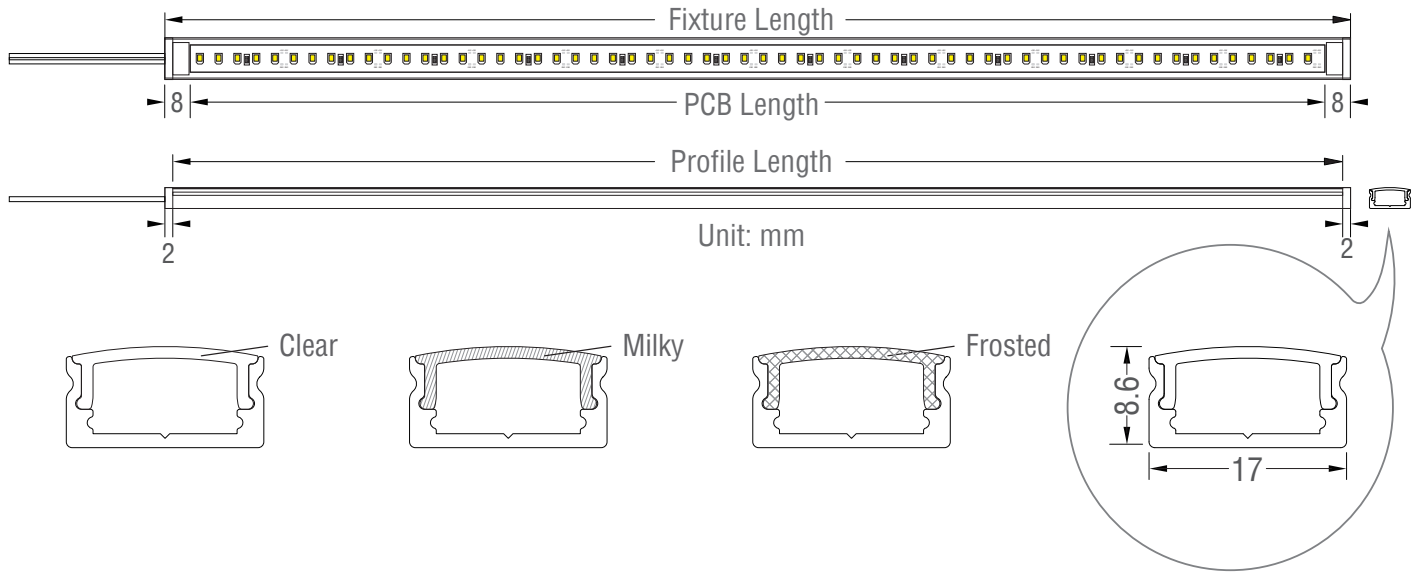

Specifications / data per meter

Electrical

Power	9.6W
Input voltage	12V / 24V DC
Consumption	14.4W (Max)

LED

Type	2835
QTY	120 pcs
CCT	2700K-6500K
CRI	>80 Ra

Light Output

Beam angle	120°
Efficiency	90-100 Lm/W
Lumen	950 Lm (Clear) 780 Lm (Frosted)

Food Display Versions

Meat:	CCT-Pink
Fish:	CCT-10000K
Vegetable & Fruit:	CRI>97 Ra

Working Temperature

-25°C / -35°C ~ +45°C

IP Rating

IP20

Appearance

Material	Anodized aluminium, PMMA
Dimensions	L1016 x W17 x H8.7 mm
Max Length	2516 mm
Diffuser	Clear / Frosted / Milky

Accessories

Spring steel clips + Magnet / Magnetic tape

Wire Exit

Linear + 90°down

Mechanical Structure

• Light fixture length rules

Fixture Length (mm)	Profile Length (mm)	PCB Length (mm)
116	112	100
166	162	150
216	212	200
266	262	250
316	312	300
366	362	350
416	412	400
466	462	450
516	512	500
566	562	550
616	612	600
666	662	650
716	712	700

Installation

• Mounting

Clip with screws

Clip with magnet

Magnetic strip

Connection Diagram

IP54 Connector

7-way Distribution Box