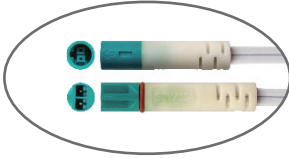

Accessories

Spring steel clips + Magnet / Magnetic tape

Wire Exit

Linear + 90°down

Mechanical Structure

• Light fixture length rules

Fixture Length (mm)	Profile Length (mm)	PCB Length (mm)
116	112	100
166	162	150
216	212	200
266	262	250
316	312	300
366	362	350
416	412	400
466	462	450
516	512	500
566	562	550
616	612	600
666	662	650
716	712	700

Installation

• Mounting

Clip with screws

Clip with magnet

Magnetic strip

Connection Diagram

IP54 Connector

7-way Distribution Box

Mini plug Connector

10-way Distribution Box

DC jack 5521 Connector

Applications