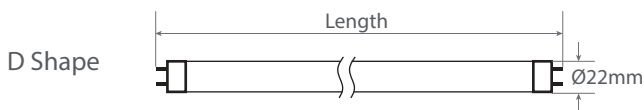

• Product Features

- > Special design for G5 cap
- > Up to 60% energy saving
- > 50,000 hours life span
- > 5 years warranty

• Options

- > Lumen efficacy: General:95-105LM/W, Premium:120-130LM/W
- > Cap ring color:Various color
- > PC cover:Clear or frosted
- > Pink color for meat

• Applications

- > Industrial Lighting: Factory, Warehouse, etc
- > Commerical Lighting: Office, Super-market, Hotel, Exhibition hall etc
- > Public Lighting: Residence, Library, Hosptial, School, MTR station, Bus station, Train station, Airport ,etc

• Dimension