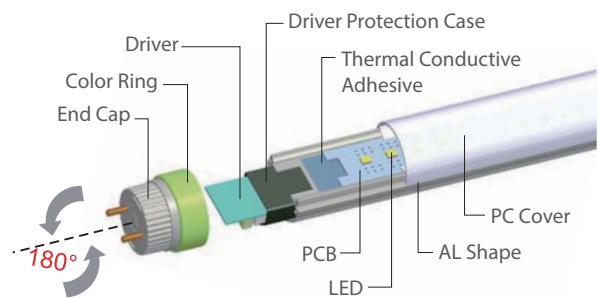

• Dimension

Type	60cm/2ft	120cm/4ft	150cm/5ft
Length	549±1mm	1148±1mm	1449±1mm

• Product code policy

T6 XX -XX X XX - X X X X X- XXX

01 02 03 04 05 06 07 08 09 10 11

- 01. Product category: T6: T6 Tube
- 02. Product dimension: eg: 04:120cm/4ft
- 03. Rated power: eg: 10: 10W; 30: 30W
- 04. Luminous Efficacy: G:General 95-105LM/W
- 05. Color Temperature: eg:N1: 4000~4500K
- 06. Product version: D: D version shape
- 07. Structural function: M:Milky cover
- 08. Electrical function:N:ON-OFF
- 09. Power attribute:6:AC100-277V Flicker power drive
- 10. Power supply manufacturer
- 11. Series No.: 001-499.

• Product Picture

• Explosion drawing

• Photometry Curve

• Technical / Electrical Characters (at TA=25°C)

Item	Symbol	General :95-105LM/W					Premium:120-130LM/W				
		L=60CM	L=120CM	L=150CM	L=150CM	L=150CM	L=60CM	L=120CM	L=150CM	L=150CM	L=150CM
Dimension	W										
Rated Power	/	10W	18W	22W	25W	30W	10W	18W	22W	25W	30W
Lumen Efficacy	LM/W		Clear:typ.105LM/W	Frosted:typ.95LM/W				Clear:typ.130LM/W	Frosted:typ.120LM/W		
Luminous Flux	Clear	typ. 1050	typ. 1900	typ. 2300	typ. 2600	typ. 3150	typ. 1300	typ. 2350	typ. 2850	typ. 3250	typ. 3900
	Frosted	typ. 950	typ. 1700	typ. 2100	typ. 2350	typ. 2850	typ. 1000	typ. 2150	typ. 2650	typ. 3000	typ. 3600
Power Factor	PF					PF>0.95					
Color Temperature	TC (K)	WW: 2500-4000K, NW: 4000-5000K PW: 5000-6000K, CW: >6000K									
Beam Angle	Degree	120 degree									
LED forwarder current	mA	Constant 45mA									
Input Voltage	V	AC100-277V/50Hz									
Working Voltage	V	Constant DC36-40V									
Housing material	/	Aluminum +PC									
Socket / Diameter	/	Rotatable G13/ D26mm									
Protection Class	IP	IP20									
Temperature	°C	Operation : -10°C~+40°C Storage: -30°C~+60°C									
Life Span	h	50,000 hours									
Warranty	/	5 years									