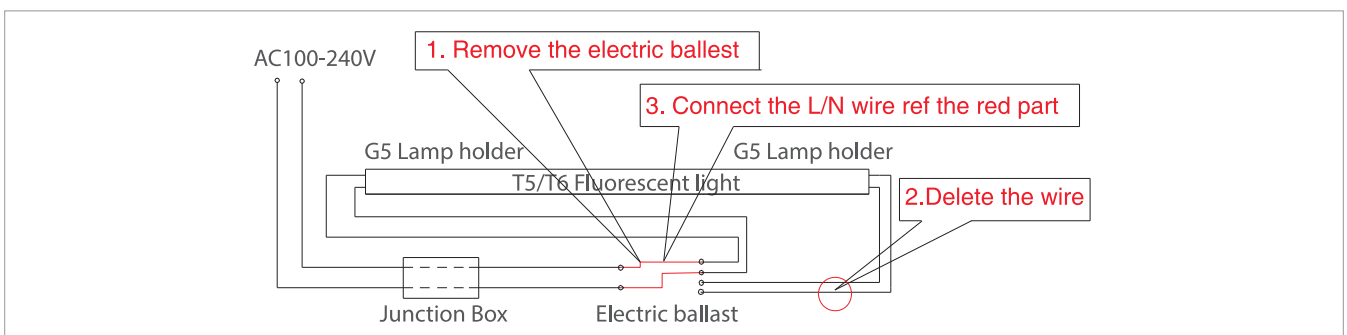

• Wiring diagram

Step1

Step2

Step3

• Package

Product Type	Rated Power	Inner Box	Outer Carton	Qty/Carton	Unit N.W	G.W/Carton
L=600mm/2ft	10W	570 x 28 x 28mm	1150 x 155 x 160mm	50Pcs	165g	12.5Kg
L=1200mm/4ft	18W/20W	1170 x 28 x 28mm	1180 x 155 x 160mm	25Pcs	250g	12.5Kg
L=1500mm/5ft	22W/25W/30W	1470 x 28 x 28mm	1480 x 155 x 160mm	25Pcs	320g	14.2Kg

! CAUTION

- ※ In case of electric shock, please make sure the power is off before installation.
- ※ The lamp should be installed and operated by a qualified electrician or technician in accordance with relevant local codes.
- ※ Do not use sharp tools near or on the surface of the lamp.
- ※ Unpack and examine the product carefully. Report any damage and save all packing materials if any portion of the product was damaged during transportation.