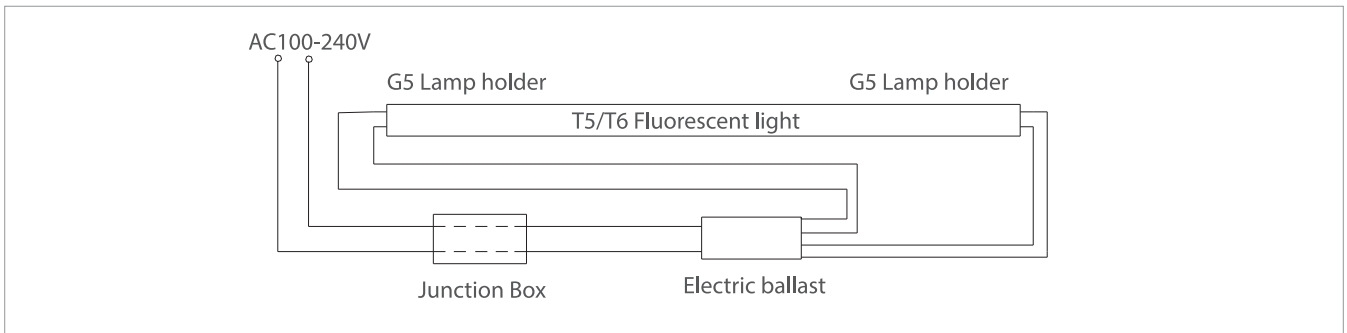

• Wiring diagram

Step1