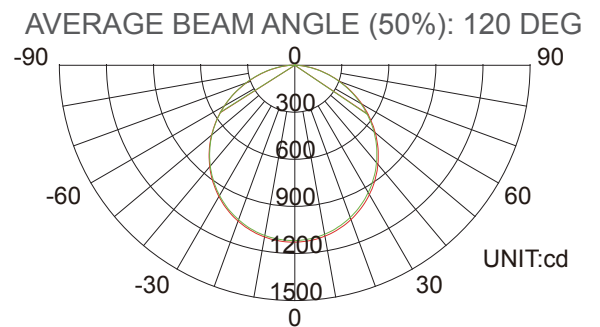

• Dimension

Type	60cm/2ft	120cm/4ft	150cm/5ft
Length	549±1mm	1148±1mm	1449±1mm

• Product code policy

T6 XX -XX X XX - X X X X X- XXX

01 02 03 04 05 06 07 08 09 10 11

- 01. Product category: T6: T6 Tube
- 02. Product dimension: eg: 04:120cm/4ft
- 03. Rated power: eg: 10: 10W; 30: 30W
- 04. Luminous Efficacy: G:General 95-105LM/W
- 05. Color Temperature: eg:N1: 4000~4500K
- 06. Product version: D: D version shape
- 07. Structural function: M:Milky cover
- 08. Electrical function:N:ON-OFF
- 09. Power attribute:6:AC100-277V Flicker power drive
- 10. Power supply manufacturer
- 11. Series No.: 001-499.

• Product Picture

• Explosion drawing

• Photometry Curve

• Technical / Electrical Characters (at TA=25°C)

Item	Symbol	General :95-105LM/W					Premium:120-130LM/W				
		L=60CM	L=120CM	L=150CM	L=150CM	L=150CM	L=60CM	L=120CM	L=150CM	L=150CM	L=150CM
Dimension	W										
Rated Power	/	10W	18W	22W	25W	30W	10W	18W	22W	25W	30W
Lumen Efficacy	LM/W		Clear:typ.105LM/W	Frosted:typ.95LM/W				Clear:typ.130LM/W	Frosted:typ.120LM/W		
Luminous Flux	Clear	typ. 1050	typ. 1900	typ. 2300	typ. 2600	typ. 3150	typ. 1300	typ. 2350	typ. 2850	typ. 3250	typ. 3900
	Frosted	typ. 950	typ. 1700	typ. 2100	typ. 2350	typ. 2850	typ. 1000	typ. 2150	typ. 2650	typ. 3000	typ. 3600
Power Factor	PF					PF>0.95					
Color Temperature	TC (K)	WW: 2500-4000K, NW: 4000-5000K PW: 5000-6000K, CW: >6000K									
Beam Angle	Degree	120 degree									
LED forwarder current	mA	Constant 45mA									
Input Voltage	V	AC100-277V/50Hz									
Working Voltage	V	Constant DC36-40V									
Housing material	/	Aluminum +PC									
Socket / Diameter	/	Rotatable G13/ D26mm									
Protection Class	IP	IP20									
Temperature	°C	Operation : -10°C~+40°C Storage: -30°C~+60°C									
Life Span	h	50,000 hours									
Warranty	/	5 years									